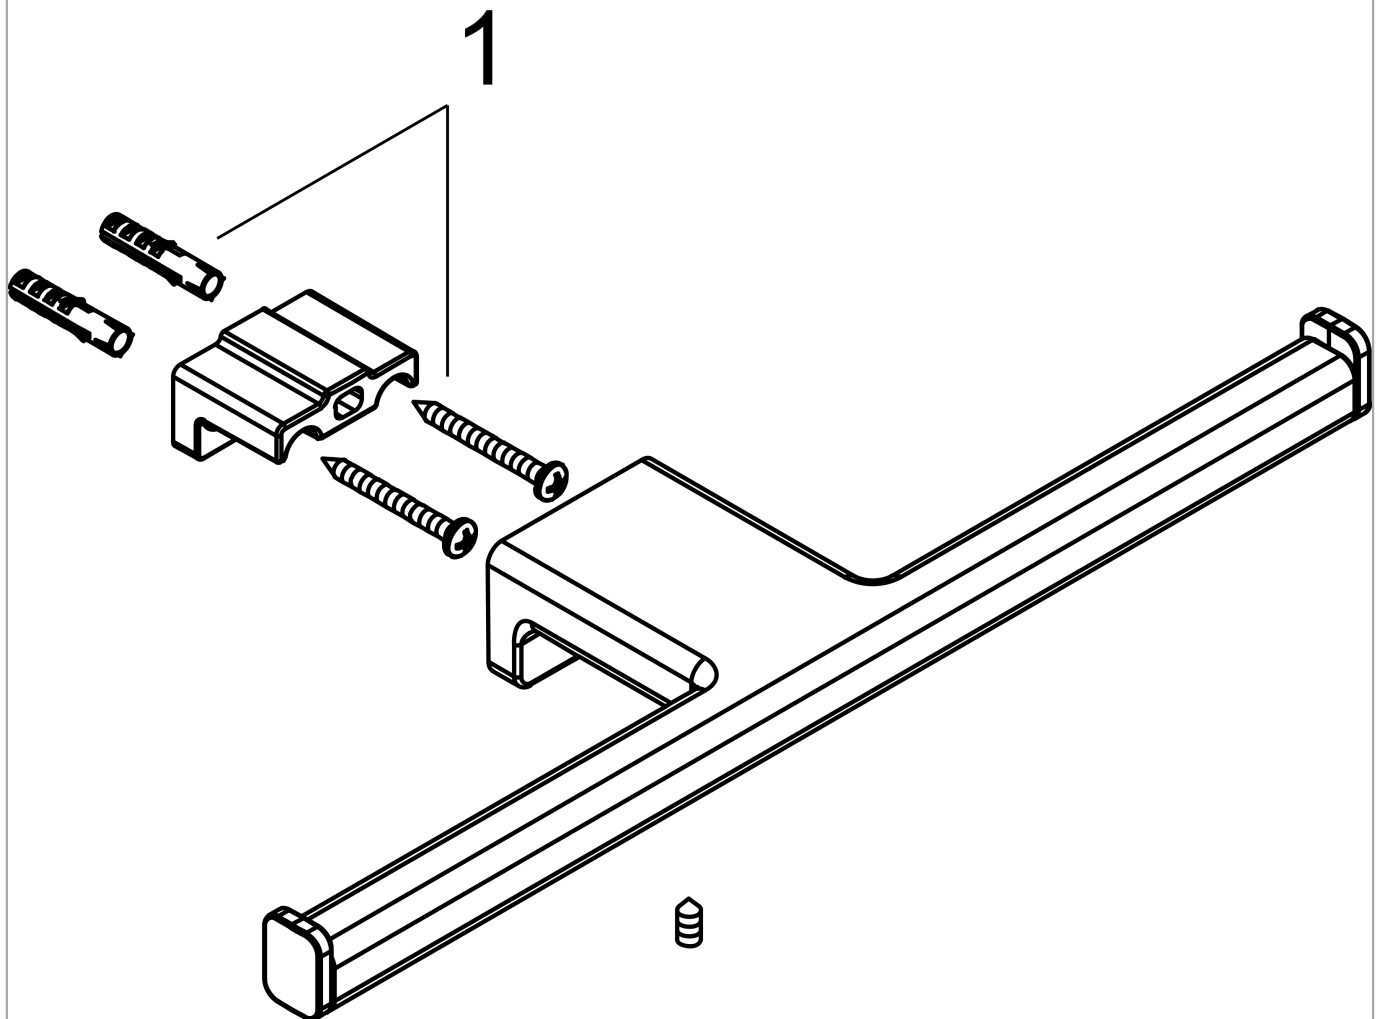

AddStoris

Toilet paper holder double

Surfaces: **Chrome** Article Number: **41748000**

Description

product features

- wall-mounted
- material: metal
- with mounting material
- concealed fastening
- drilling distance: 26 mm
- diameter drill hole: 6 mm
- for 2 paper rolls

Design awards

reddot winner 2021

Product image

Scale drawing

AddStoris
Toilet paper holder double
Surfaces: **Chrome** Article Number: **41748000**

Exploded Drawing

Year of production: >04/21

AddStoris
Toilet paper holder double
 Surfaces: **Chrome** Article Number: **41748000**