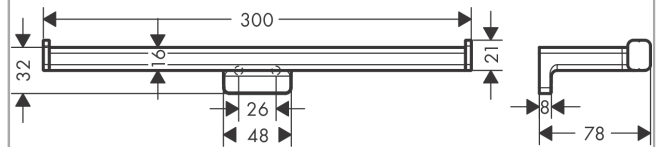

AddStoris

Toilet paper holder double

Surfaces: **Chrome** Article Number: **41748000**

Description

product features

- wall-mounted
- material: metal
- with mounting material
- concealed fastening
- drilling distance: 26 mm
- diameter drill hole: 6 mm
- for 2 paper rolls

Design awards

reddot winner 2021

Product image

Scale drawing

AddStoris
Toilet paper holder double
Surfaces: **Chrome** Article Number: **41748000**

Exploded Drawing

Year of production: >04/21

AddStoris
Toilet paper holder double
 Surfaces: **Chrome** Article Number: **41748000**